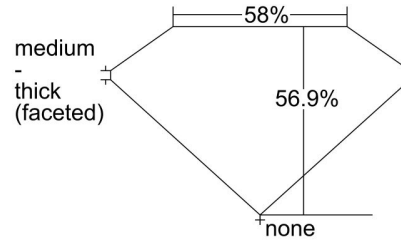

GIA NATURAL DIAMOND GRADING REPORT

June 07, 2024  
 GIA Report Number ..... 6492573712  
 Shape and Cutting Style ..... Heart Brilliant  
 Measurements ..... 8.61 x 9.48 x 5.40 mm

GRADING RESULTS

Carat Weight ..... 2.51 carat  
 Color Grade ..... I  
 Clarity Grade ..... VS1

Profile not to actual proportions

CLARITY CHARACTERISTICS

KEY TO SYMBOLS\*

-  Feather
-  Needle
-  Pinpoint

\* Red symbols denote internal characteristics (inclusions). Green or black symbols denote external characteristics (blemishes). Diagram is an approximate representation of the diamond, and symbols shown indicate type, position, and approximate size of clarity characteristics. All clarity characteristics may not be shown. Details of finish are not shown.