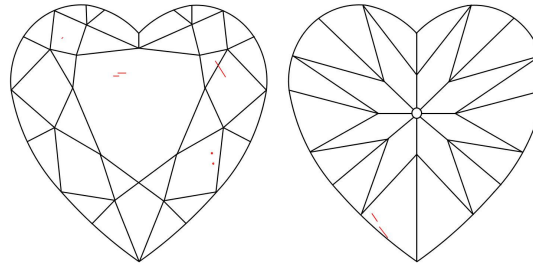

GIA NATURAL DIAMOND GRADING REPORT

June 07, 2024  
 GIA Report Number ..... 6492573712  
 Shape and Cutting Style ..... Heart Brilliant  
 Measurements ..... 8.61 x 9.48 x 5.40 mm

GRADING RESULTS

Carat Weight ..... 2.51 carat  
 Color Grade ..... I  
 Clarity Grade ..... VS1

Profile not to actual proportions

CLARITY CHARACTERISTICS

KEY TO SYMBOLS\*

-  Feather
-  Needle
-  Pinpoint

\* Red symbols denote internal characteristics (inclusions). Green or black symbols denote external characteristics (blemishes). Diagram is an approximate representation of the diamond, and symbols shown indicate type, position, and approximate size of clarity characteristics. All clarity characteristics may not be shown. Details of finish are not shown.