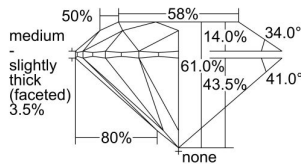

GIA®

FACSIMILE

GIA REPORT 6492280901

Verify this report at GIA.edu

GIA NATURAL DIAMOND DOSSIER®

May 14, 2024
GIA Report Number **6492280901**
Shape and Cutting Style ..... **Round Brilliant**
Measurements ..... **5.28 - 5.29 x 3.23 mm**

GRADING RESULTS

Carat Weight ..... **0.55 carat**
Color Grade ..... **E**
Clarity Grade **VS1**
Cut Grade ..... **Excellent**

ADDITIONAL GRADING INFORMATION

Polish ..... **Excellent**
Symmetry ..... **Excellent**
Fluorescence ..... **Faint**
Clarity Characteristics..... **Cloud, Feather, Pinpoint**
Inscription(s): **GIA 6492280901**

PROPORTIONS

Profile to actual proportions

GRADING SCALES

GIA COLOR SCALE	GIA CLARITY SCALE	GIA CUT SCALE	
D	FLAWLESS	EXCELLENT	
E	INTERNALLY FLAWLESS		
F		VVS₁	VERY GOOD
G	VVS₂		
H	VS₁	GOOD	
I	VS₂		
J	SI₁	FAIR	
K	SI₂		
L	I₁	POOR	
M	I₂		
N	I₃		
O			
P			
Q			
R			
S			
T			
U			
V			
W			
X			
Y			
Z