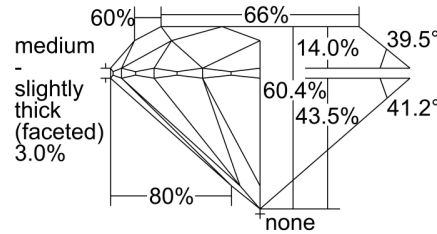

GIA NATURAL DIAMOND GRADING REPORT

July 15, 2024
 GIA Report Number 6491919139
 Shape and Cutting Style Round Brilliant
 Measurements 6.41 - 6.47 x 3.89 mm

GRADING RESULTS

Carat Weight 1.01 carat
 Color Grade D
 Clarity Grade SI1
 Cut Grade Good

ADDITIONAL GRADING INFORMATION

Polish Very Good
 Symmetry Very Good
 Fluorescence None
 Inscription(s): GIA 6491919139
 Comments: Pinpoints are not shown.

PROPORTIONS

Profile to actual proportions

CLARITY CHARACTERISTICS

KEY TO SYMBOLS*

- Crystal
- ~ Feather

* Red symbols denote internal characteristics (inclusions). Green or black symbols denote external characteristics (blemishes). Diagram is an approximate representation of the diamond, and symbols shown indicate type, position, and approximate size of clarity characteristics. All clarity characteristics may not be shown. Details of finish are not shown.