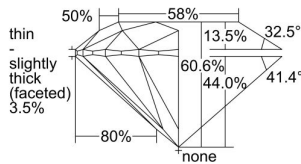

GIA®

FACSIMILE

GIA REPORT 6491422023

Verify this report at GIA.edu

GIA NATURAL DIAMOND DOSSIER®

May 21, 2024
GIA Report Number 6491422023
Shape and Cutting Style ..... Round Brilliant
Measurements ..... 4.40 - 4.43 x 2.68 mm

GRADING RESULTS

Carat Weight ..... 0.31 carat
Color Grade ..... J
Clarity Grade VS1
Cut Grade ..... Excellent

ADDITIONAL GRADING INFORMATION

Polish ..... Excellent
Symmetry ..... Excellent
Fluorescence ..... None
Clarity Characteristics ..... Crystal, Pinpoint
Inscription(s): GIA 6491422023

PROPORTIONS

GRADING SCALES

GIA COLOR SCALE	GIA CLARITY SCALE	GIA CUT SCALE	
D	FLAWLESS	EXCELLENT	
E	INTERNALLY FLAWLESS		
F		VVS₁	VERY GOOD
G	VVS₂		
H	VS₁	GOOD	
I	VS₂		
J	SI₁	FAIR	
K	SI₂		
L	I₁	POOR	
M	I₂		
N	I₃		
O			
P			
Q			
R			
S			
T			
U			
V			
W			
X			
Y			
Z