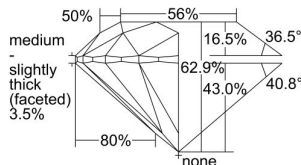

GIA®

FACSIMILE

GIA REPORT 6491373016

Verify this report at GIA.edu

GIA NATURAL DIAMOND DOSSIER®

May 15, 2024
GIA Report Number **6491373016**
Shape and Cutting Style ..... **Round Brilliant**
Measurements ..... **4.96 - 4.99 x 3.13 mm**

GRADING RESULTS

Carat Weight ..... **0.48 carat**
Color Grade ..... **D**
Clarity Grade **I1**
Cut Grade ..... **Excellent**

ADDITIONAL GRADING INFORMATION

Polish ..... **Very Good**
Symmetry ..... **Excellent**
Fluorescence ..... **None**
Clarity Characteristics..... **Crystal, Cloud**
Inscription(s): **GIA 6491373016**

PROPORTIONS

Profile to actual proportions