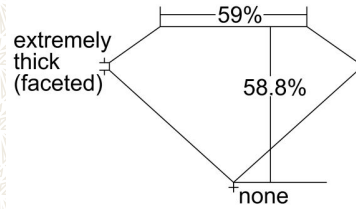

GIA NATURAL COLORED DIAMOND REPORT

June 03, 2024
 Report Type Grading Report
 GIA Report Number 6491344038
 Shape and Cutting Style Heart Modified Brilliant
 Measurements 6.33 x 7.99 x 4.70 mm

Carat Weight 2.01 carat
 Color Grade Fancy Intense Yellow
 Color Origin Natural
 Color Distribution Even
 Clarity Grade VS1
 Proportions:

Profile not to actual proportions

Polish Excellent
 Symmetry Very Good
 Fluorescence Faint
 Inscription(s): GIA 6491344038

Comments: Additional clouds are not shown. Surface graining is not shown.

ADDITIONAL INFORMATION

CLARITY CHARACTERISTICS

KEY TO SYMBOLS*

- Cloud
- Needle

* Red symbols denote internal characteristics (inclusions). Green or black symbols denote external characteristics (blemishes). Diagram is an approximate representation of the diamond, and symbols shown indicate type, position, and approximate size of clarity characteristics. All clarity characteristics may not be shown. Details of finish are not shown.