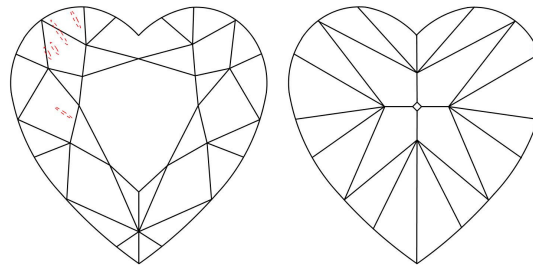

GIA NATURAL COLORED DIAMOND REPORT

June 03, 2024
 Report Type Grading Report
 GIA Report Number 6491344038
 Shape and Cutting Style Heart Modified Brilliant
 Measurements 6.33 x 7.99 x 4.70 mm

Carat Weight 2.01 carat
 Color Grade Fancy Intense Yellow
 Color Origin Natural
 Color Distribution Even
 Clarity Grade VS1
 Proportions:

Profile not to actual proportions

Polish Excellent
 Symmetry Very Good
 Fluorescence Faint
 Inscription(s): GIA 6491344038

Comments: Additional clouds are not shown. Surface graining is not shown.

ADDITIONAL INFORMATION

CLARITY CHARACTERISTICS

KEY TO SYMBOLS*

- Cloud
- Needle

* Red symbols denote internal characteristics (inclusions). Green or black symbols denote external characteristics (blemishes). Diagram is an approximate representation of the diamond, and symbols shown indicate type, position, and approximate size of clarity characteristics. All clarity characteristics may not be shown. Details of finish are not shown.