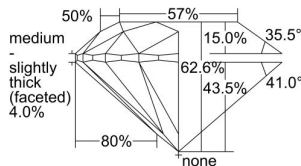

GIA®

FACSIMILE

GIA REPORT 6491110063

Verify this report at GIA.edu

GIA NATURAL DIAMOND DOSSIER®

April 23, 2024
GIA Report Number **6491110063**
Shape and Cutting Style ..... **Round Brilliant**
Measurements ..... **5.36 - 5.38 x 3.36 mm**

GRADING RESULTS

Carat Weight ..... **0.60 carat**
Color Grade ..... **K**
Clarity Grade **S11**
Cut Grade ..... **Excellent**

ADDITIONAL GRADING INFORMATION

Polish ..... **Excellent**
Symmetry ..... **Excellent**
Fluorescence ..... **Faint**
Clarity Characteristics ..... **Cloud, Crystal**
Inscription(s): **GIA 6491110063**

PROPORTIONS

Profile to actual proportions