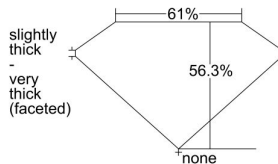

GIA®

FACSIMILE

GIA REPORT 6485400287

Verify this report at GIA.edu

GIA NATURAL DIAMOND DOSSIER®

January 22, 2024
GIA Report Number **6485400287**
Shape and Cutting Style ..... **Heart Brilliant**
Measurements ..... **4.51 x 5.18 x 2.92 mm**

GRADING RESULTS

Carat Weight ..... **0.40 carat**
Color Grade ..... **F**
Clarity Grade **S12**

ADDITIONAL GRADING INFORMATION

Polish ..... **Excellent**
Symmetry ..... **Very Good**
Fluorescence ..... **None**
Clarity Characteristics ..... **Feather, Cloud**
Inscription(s): **GIA 6485400287**

PROPORTIONS

Profile not to actual proportions

GRADING SCALES

GIA COLOR SCALE		GIA CLARITY SCALE			
COLORLESS	D	VERY VERY SLIGHTLY INCLUDED	FLAWLESS		
	E		INTERNALLY FLAWLESS		
	F		VVS₁		
	G		VVS₂		
	NEAR COLORLESS	H	VERY SLIGHTLY INCLUDED	VS₁	
		I		VS₂	
		FAINT	J	SLIGHTLY INCLUDED	S1₁
			K		S1₂
	L		I₁		
	M		I₂		
N	I₃				
O					
VERT LIGHT	P	INCLUDED			
	Q				
	R				
	S				
	T				
	U				
	V				
LIGHT	W				
	X				
	Y				
	Z