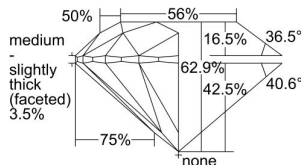

GIA®

FACSIMILE

GIA REPORT 6485321639

Verify this report at gia.edu

GIA NATURAL DIAMOND DOSSIER®

January 09, 2024
GIA Report Number **6485321639**
Shape and Cutting Style ..... **Round Brilliant**
Measurements ..... **4.43 - 4.46 x 2.80 mm**

GRADING RESULTS

Carat Weight ..... **0.34 carat**
Color Grade ..... **E**
Clarity Grade **S11**
Cut Grade ..... **Excellent**

ADDITIONAL GRADING INFORMATION

Polish ..... **Excellent**
Symmetry ..... **Excellent**
Fluorescence ..... **None**
Clarity Characteristics..... **Cloud, Feather**
Inscription(s): **GIA 6485321639**

PROPORTIONS

Profile to actual proportions