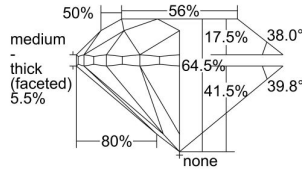

GIA®

FACSIMILE

GIA REPORT 6485284222

Verify this report at GIA.edu

GIA NATURAL DIAMOND DOSSIER®

January 04, 2024
GIA Report Number **6485284222**
Shape and Cutting Style ..... **Round Brilliant**
Measurements ..... **4.90 - 4.96 x 3.18 mm**

GRADING RESULTS

Carat Weight ..... **0.50 carat**
Color Grade ..... **H**
Clarity Grade **VS1**
Cut Grade ..... **Very Good**

ADDITIONAL GRADING INFORMATION

Polish ..... **Very Good**
Symmetry ..... **Very Good**
Fluorescence ..... **Faint**
Clarity Characteristics ..... **Crystal**
Inscription(s): **GIA 6485284222**

PROPORTIONS

Profile to actual proportions

GRADING SCALES

GIA COLOR SCALE

COLORLESS	D
	E
	F
	G
	H
	I
	J
NEAR COLORLESS	K
	L
	M
Faint	N
	O
	P
	Q
Very Light	R
	S
	T
	U
	V
	W
	X
	Y
Light	Z

GIA CLARITY SCALE

FLAWLESS	VERY VERY SLIGHTLY INCLUDED	VVS₁	VVS₂	VS₁	VS₂	SI₁	SI₂	I₁	I₂	I₃	
											INTERNALLY FLAWLESS

GIA CUT SCALE

EXCELLENT
VERY GOOD
GOOD
FAIR
POOR