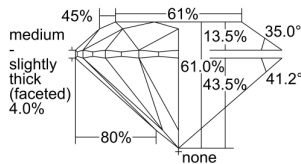

GIA®

FACSIMILE

GIA REPORT 6482998701

Verify this report at GIA.edu

GIA NATURAL DIAMOND DOSSIER®

April 04, 2024
GIA Report Number **6482998701**
Shape and Cutting Style ..... **Round Brilliant**
Measurements ..... **4.39 - 4.42 x 2.69 mm**

GRADING RESULTS

Carat Weight ..... **0.32 carat**
Color Grade ..... **I**
Clarity Grade **S11**
Cut Grade ..... **Excellent**

ADDITIONAL GRADING INFORMATION

Polish ..... **Excellent**
Symmetry ..... **Excellent**
Fluorescence ..... **None**
Clarity Characteristics ..... **Crystal, Cloud**
Inscription(s): **GIA 6482998701**

PROPORTIONS

Profile to actual proportions

GRADING SCALES

GIA COLOR SCALE	GIA CLARITY SCALE	GIA CUT SCALE	
D	FLAWLESS	EXCELLENT	
E	INTERNALLY FLAWLESS		
F		VVS₁	VERY GOOD
G	VVS₂		
H	VS₁	GOOD	
I	VS₂		
J	S1₁	FAIR	
K	S1₂		
L	I₁	POOR	
M	I₂		
N	I₃		
O			
P			
Q			
R			
S			
T			
U			
V			
W			
X			
Y			
Z