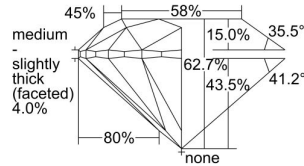

GIA®

FACSIMILE

GIA REPORT 6482875310

Verify this report at GIA.edu

GIA NATURAL DIAMOND DOSSIER®

March 27, 2024
GIA Report Number **6482875310**
Shape and Cutting Style ..... **Round Brilliant**
Measurements ..... **5.36 - 5.40 x 3.38 mm**

GRADING RESULTS

Carat Weight ..... **0.60 carat**
Color Grade ..... **M**
Clarity Grade **VVS1**
Cut Grade ..... **Excellent**

ADDITIONAL GRADING INFORMATION

Polish ..... **Excellent**
Symmetry ..... **Excellent**
Fluorescence ..... **Faint**
Clarity Characteristics ..... **Feather**
Inscription(s): **GIA 6482875310**

PROPORTIONS

Profile to actual proportions