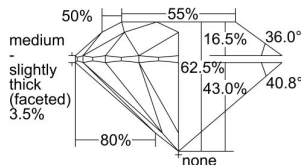

GIA®

FACSIMILE

GIA REPORT 6482841728

Verify this report at GIA.edu

GIA NATURAL DIAMOND DOSSIER®

March 20, 2024
GIA Report Number **6482841728**
Shape and Cutting Style ..... **Round Brilliant**
Measurements ..... **5.19 - 5.22 x 3.25 mm**

GRADING RESULTS

Carat Weight ..... **0.54 carat**
Color Grade ..... **J**
Clarity Grade **VVS1**
Cut Grade ..... **Excellent**

ADDITIONAL GRADING INFORMATION

Polish ..... **Excellent**
Symmetry ..... **Excellent**
Fluorescence ..... **None**
Clarity Characteristics ..... **Pinpoint**
Inscription(s): **GIA 6482841728**

PROPORTIONS

Profile to actual proportions

GRADING SCALES

GIA COLOR SCALE	GIA CLARITY SCALE	GIA CUT SCALE	
D	FLAWLESS	EXCELLENT	
E	INTERNALLY FLAWLESS		
F		VVS₁	VERY GOOD
G	VVS₂		
H	VS₁	GOOD	
I	VS₂		
J	SI₁	FAIR	
K	SI₂		
L	I₁	POOR	
M			
N			
O	I₂		
P			
Q			
R	I₃		
S			
T			
U			
V			
W			
X			
Y			
Z