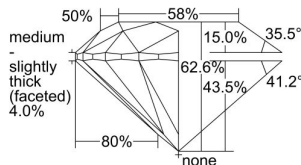

GIA®

FACSIMILE

GIA REPORT 6482834021

Verify this report at GIA.edu

GIA NATURAL DIAMOND DOSSIER®

March 20, 2024
GIA Report Number **6482834021**
Shape and Cutting Style ..... **Round Brilliant**
Measurements ..... **4.90 - 4.93 x 3.07 mm**

GRADING RESULTS

Carat Weight ..... **0.45 carat**
Color Grade ..... **I**
Clarity Grade **SI2**
Cut Grade ..... **Excellent**

ADDITIONAL GRADING INFORMATION

Polish ..... **Excellent**
Symmetry ..... **Excellent**
Fluorescence ..... **None**
Clarity Characteristics..... **Cloud, Crystal**
Inscription(s): **GIA 6482834021**

PROPORTIONS

Profile to actual proportions

GRADING SCALES

GIA COLOR SCALE	GIA CLARITY SCALE	GIA CUT SCALE	
D	FLAWLESS	EXCELLENT	
E	INTERNALLY FLAWLESS		
F		VVS₁	VERY GOOD
G	VVS₂		
H	VS₁	GOOD	
I	VS₂		
J	SI₁	FAIR	
K	SI₂		
L	I₁	POOR	
M	I₂		
N	I₃		
O			
P			
Q			
R			
S			
T			
U			
V			
W			
X			
Y			
Z