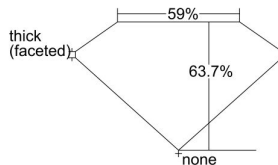

GIA®

FACSIMILE

GIA REPORT 6482570651

Verify this report at GIA.edu

GIA NATURAL DIAMOND DOSSIER®

February 14, 2024
GIA Report Number **6482570651**
Shape and Cutting Style ..... **Pear Brilliant**
Measurements ..... **7.77 x 5.11 x 3.25 mm**

GRADING RESULTS

Carat Weight ..... **0.76 carat**
Color Grade ..... **M**
Clarity Grade **VVS2**

ADDITIONAL GRADING INFORMATION

Polish ..... **Excellent**
Symmetry ..... **Very Good**
Fluorescence ..... **Faint**
Clarity Characteristics ..... **Cloud, Pinpoint**
Inscription(s): **GIA 6482570651**

PROPORTIONS

Profile not to actual proportions

GRADING SCALES

GIA COLOR SCALE		GIA CLARITY SCALE			
COLORLESS	D	VERY VERY SLIGHTLY INCLUDED	FLAWLESS		
	E		INTERNALLY FLAWLESS		
	F		VVS₁		
	NEAR COLORLESS	G	VERY SLIGHTLY INCLUDED	VVS₂	
		H		VS₁	
		FAINT	I	SLIGHTLY INCLUDED	VS₂
			J		SI₁
			K	SI₂	
	LIGHT	L	INCLUDED	I₁	
		M		I₂	
N		I₃			
O					
P					
Q					
R