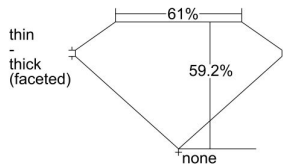

GIA®

FACSIMILE

GIA REPORT 6482390242

Verify this report at GIA.edu

GIA NATURAL DIAMOND DOSSIER®

January 22, 2024
GIA Report Number **6482390242**
Shape and Cutting Style ..... **Heart Brilliant**
Measurements ..... **4.62 x 5.42 x 3.21 mm**

GRADING RESULTS

Carat Weight ..... **0.45 carat**
Color Grade ..... **F**
Clarity Grade **S12**

ADDITIONAL GRADING INFORMATION

Polish ..... **Excellent**
Symmetry ..... **Excellent**
Fluorescence ..... **Faint**
Clarity Characteristics ..... **Crystal, Cloud**
Inscription(s): **GIA 6482390242**

PROPORTIONS

Profile not to actual proportions

GRADING SCALES

GIA COLOR SCALE		GIA CLARITY SCALE		
COLORLESS	D	VERY VERY SLIGHTLY INCLUDED	FLAWLESS	
	E		INTERNALLY FLAWLESS	
	F		VVS₁	
	NEAR COLORLESS	G	VVS₂	
		H	VERY SLIGHTLY INCLUDED	VS₁
		I		VS₂
		J	SLIGHTLY INCLUDED	S1₁
	K	S1₂		
	L	I₁		
	FAINT		M	I₂
N		I₃		
VERT LIGHT	O			
	P			
	Q			
	R			
	S			
	T			
LIGHT	U			
	V			
	W			
	X			
Y				
Z