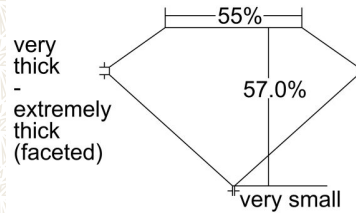

GIA NATURAL COLORED DIAMOND REPORT

January 30, 2024

Report Type ..... Grading Report

GIA Report Number ..... 6482336241

Shape and Cutting Style ..... Heart Modified Brilliant

Measurements ..... 4.16 x 5.09 x 2.90 mm

Carat Weight ..... 0.50 carat

Color Grade ..... Fancy Intense Pink

Color Origin ..... Natural

Color Distribution ..... Even

Clarity Grade ..... SI2

Proportions:

Profile not to actual proportions

Polish ..... Very Good

Symmetry ..... Good

Fluorescence ..... Strong Blue

Inscription(s): GIA 6482336241

Comments: Additional twinning wisps, surface graining and additional extra facets are not shown.

ADDITIONAL INFORMATION

GIA COLORED DIAMOND SCALE