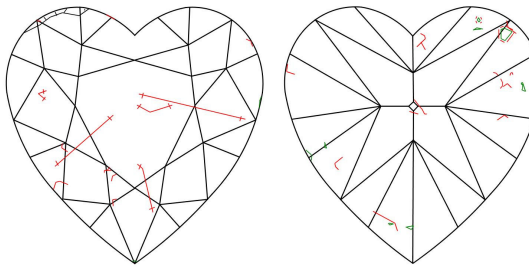

Carat Weight ..... 0.50 carat

Color Grade ..... Fancy Intense Pink

Color Origin ..... Natural

Color Distribution ..... Even

Clarity Grade ..... SI2

Proportions:

Profile not to actual proportions

Polish ..... Very Good

Symmetry ..... Good

Fluorescence ..... Strong Blue

Inscription(s): GIA 6482336241

Comments: Additional twinning wisps, surface graining and additional extra facets are not shown.

ADDITIONAL INFORMATION

GIA COLORED DIAMOND SCALE

Illustration of GIA fancy color grade interrelationships

GIA CLARITY SCALE

FLAWLESS
INTERNALLY FLAWLESS
VVS <sub>1</sub>
VVS <sub>2</sub>
VS <sub>1</sub>
VS <sub>2</sub>
SI <sub>1</sub>
SI <sub>2</sub>
I <sub>1</sub>
I <sub>2</sub>
I <sub>3</sub>

CLARITY CHARACTERISTICS

KEY TO SYMBOLS\*

- Twinning Wisp    Extra Facet
- Feather
- Indented Natural
- Natural

\* Red symbols denote internal characteristics (inclusions). Green or black symbols denote external characteristics (blemishes). Diagram is an approximate representation of the diamond, and symbols shown indicate type, position, and approximate size of clarity characteristics. All clarity characteristics may not be shown. Details of finish are not shown.