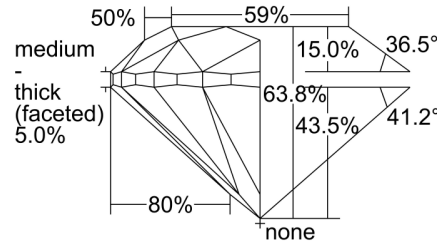

GIA NATURAL DIAMOND GRADING REPORT

August 16, 2023  
 GIA Report Number ..... 6475349412  
 Shape and Cutting Style ..... Round Brilliant  
 Measurements ..... 7.15 - 7.19 x 4.58 mm

GRADING RESULTS

Carat Weight ..... 1.50 carat  
 Color Grade ..... H  
 Clarity Grade ..... I1  
 Cut Grade ..... Very Good

PROPORTIONS

Profile to actual proportions

CLARITY CHARACTERISTICS

KEY TO SYMBOLS\*

-  Twinning Wisp
-  Indented Natural
-  Feather
-  Needle
-  Crystal
-  Cavity

\* Red symbols denote internal characteristics (inclusions). Green or black symbols denote external characteristics (blemishes). Diagram is an approximate representation of the diamond, and symbols shown indicate type, position, and approximate size of clarity characteristics. All clarity characteristics may not be shown. Details of finish are not shown.