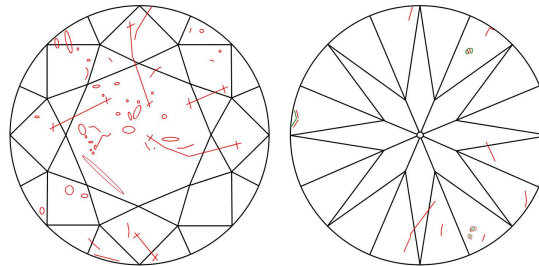

GIA NATURAL DIAMOND GRADING REPORT

August 16, 2023  
 GIA Report Number ..... 6475349412  
 Shape and Cutting Style ..... Round Brilliant  
 Measurements ..... 7.15 - 7.19 x 4.58 mm

GRADING RESULTS

Carat Weight ..... 1.50 carat  
 Color Grade ..... H  
 Clarity Grade ..... I1  
 Cut Grade ..... Very Good

ADDITIONAL GRADING INFORMATION

Polish ..... Excellent  
 Symmetry ..... Excellent  
 Fluorescence ..... Faint  
 Inscription(s): GIA 6475349412

**Comments:** Additional twinning wisps, pinpoints and surface graining are not shown.

PROPORTIONS

Profile to actual proportions

CLARITY CHARACTERISTICS

KEY TO SYMBOLS\*

-  Twinning Wisp
-  Indented Natural
-  Feather
-  Needle
-  Crystal
-  Cavity

\* Red symbols denote internal characteristics (inclusions). Green or black symbols denote external characteristics (blemishes). Diagram is an approximate representation of the diamond, and symbols shown indicate type, position, and approximate size of clarity characteristics. All clarity characteristics may not be shown. Details of finish are not shown.