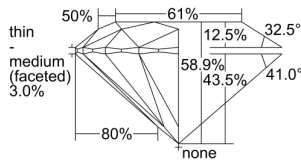

GIA®

FACSIMILE

GIA REPORT 6475297732

Verify this report at GIA.edu

GIA NATURAL DIAMOND DOSSIER®

August 10, 2023
GIA Report Number **6475297732**
Shape and Cutting Style ..... **Round Brilliant**
Measurements ..... **5.41 - 5.43 x 3.19 mm**

GRADING RESULTS

Carat Weight ..... **0.56 carat**
Color Grade ..... **G**
Clarity Grade **VVS1**
Cut Grade ..... **Excellent**

ADDITIONAL GRADING INFORMATION

Polish ..... **Excellent**
Symmetry ..... **Excellent**
Fluorescence ..... **Medium Green**
Clarity Characteristics..... **Internal Graining, Feather, Surface Graining**

Inscription(s): GIA 6475297732

PROPORTIONS

Profile to actual proportions

GRADING SCALES

GIA COLOR SCALE	GIA CLARITY SCALE	GIA CUT SCALE	
D	FLAWLESS	EXCELLENT	
E	INTERNALLY FLAWLESS		
F		VVS₁	VERY GOOD
G	VVS₂		
H	VS₁	GOOD	
I	VS₂		
J	SI₁	FAIR	
K	SI₂		
L	INCLUDED	POOR	
M			
N			
O	I₁		
P	I₂		
Q	I₃		
R			
S			
T			
U			
V			
W			
X			
Y			
Z