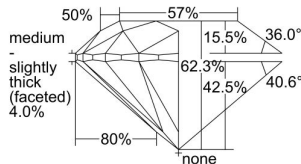

GIA®

FACSIMILE

GIA REPORT 6475226964

Verify this report at GIA.edu

GIA NATURAL DIAMOND DOSSIER®

August 02, 2023
GIA Report Number **6475226964**
Shape and Cutting Style ..... **Round Brilliant**
Measurements ..... **4.13 - 4.14 x 2.58 mm**

GRADING RESULTS

Carat Weight ..... **0.27 carat**
Color Grade ..... **E**
Clarity Grade **VS1**
Cut Grade ..... **Excellent**

ADDITIONAL GRADING INFORMATION

Polish ..... **Excellent**
Symmetry ..... **Excellent**
Fluorescence ..... **Medium Blue**
Clarity Characteristics..... **Needle, Crystal, Cloud**
Inscription(s): **GIA 6475226964**

PROPORTIONS

Profile to actual proportions

GRADING SCALES

GIA COLOR SCALE	GIA CLARITY SCALE	GIA CUT SCALE	
D	FLAWLESS	EXCELLENT	
E	INTERNALLY FLAWLESS		
F		VVS₁	VERY GOOD
G	VVS₂		
H	VS₁	GOOD	
I	VS₂		
J	SI₁	FAIR	
K	SI₂		
L	I₁	POOR	
M	I₂		
N	I₃		
O			
P			
Q			
R			
S			
T			
U			
V			
W			
X			
Y			
Z