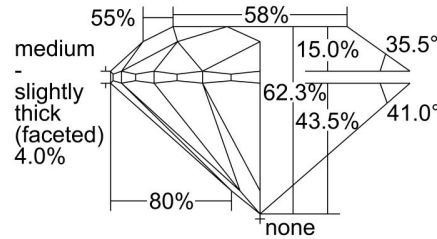

GIA NATURAL DIAMOND GRADING REPORT

September 19, 2023

GIA Report Number 6472606130

Shape and Cutting Style Round Brilliant

Measurements 8.09 - 8.13 x 5.06 mm

GRADING RESULTS

Carat Weight 2.06 carat

Color Grade F

PROPORTIONS

Profile to actual proportions

CLARITY CHARACTERISTICS

KEY TO SYMBOLS*
 Feather

* Red symbols denote internal characteristics (inclusions). Green or black symbols denote external characteristics (blemishes). Diagram is an approximate representation of the diamond, and symbols shown indicate type, position, and approximate size of clarity characteristics. All clarity characteristics may not be shown. Details of finish are not shown.