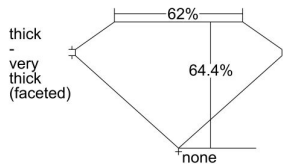

GIA®

FACSIMILE

GIA REPORT 6472051358

Verify this report at GIA.edu

GIA NATURAL DIAMOND DOSSIER®

July 07, 2023
GIA Report Number 6472051358
Shape and Cutting Style ..... Pear Brilliant
Measurements ..... 6.60 x 4.36 x 2.81 mm

GRADING RESULTS

Carat Weight ..... 0.50 carat
Color Grade ..... E
Clarity Grade VS2

ADDITIONAL GRADING INFORMATION

Polish ..... Excellent
Symmetry ..... Excellent
Fluorescence ..... None
Clarity Characteristics ..... Twinning Wisp
Inscription(s): GIA 6472051358

PROPORTIONS

Profile not to actual proportions

GRADING SCALES

GIA COLOR SCALE		GIA CLARITY SCALE			
COLORLESS	D	VERY VERY SLIGHTLY INCLUDED	FLAWLESS		
	E		INTERNALLY FLAWLESS		
	F	VERY SLIGHTLY INCLUDED	VVS₁		
	G		VVS₂		
	H		VS₁		
	NEAR COLORLESS	I	SLIGHTLY INCLUDED	VS₂	
		J		SI₁	
		FAINT	K	INCLUDED	SI₂
			L		I₁
			M		I₂
VERT LIGHT	N	INCLUDED	I₃		
	O				
	P				
	Q				
	R				
	S				
LIGHT	T				
	U				
	V				
	W				
	X				
Y					
Z