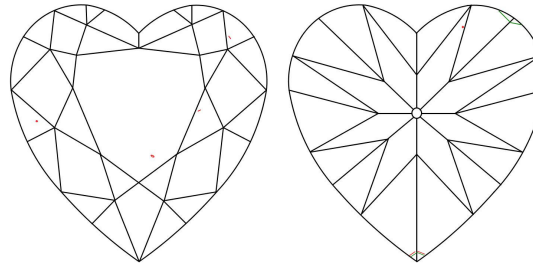

GIA NATURAL DIAMOND GRADING REPORT

May 16, 2023
 GIA Report Number 6465538439
 Shape and Cutting Style Heart Brilliant
 Measurements 9.70 x 11.09 x 6.11 mm

GRADING RESULTS

Carat Weight 4.01 carat
 Color Grade E
 Clarity Grade VS1

ADDITIONAL GRADING INFORMATION

Polish Excellent
 Symmetry Excellent
 Fluorescence Faint
 Inscription(s): GIA 6465538439
Comments: Additional pinpoints are not shown.

PROPORTIONS

Profile not to actual proportions

CLARITY CHARACTERISTICS

KEY TO SYMBOLS*

- Crystal ▲ Natural
- Pinpoint
- ∖ Needle
- ⤴ Indented Natural

* Red symbols denote internal characteristics (inclusions). Green or black symbols denote external characteristics (blemishes). Diagram is an approximate representation of the diamond, and symbols shown indicate type, position, and approximate size of clarity characteristics. All clarity characteristics may not be shown. Details of finish are not shown.