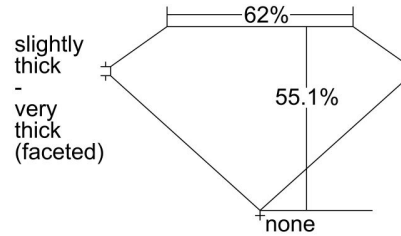

GIA NATURAL DIAMOND GRADING REPORT

May 16, 2023
 GIA Report Number 6465538439
 Shape and Cutting Style Heart Brilliant
 Measurements 9.70 x 11.09 x 6.11 mm

GRADING RESULTS

Carat Weight 4.01 carat
 Color Grade E
 Clarity Grade VS1

ADDITIONAL GRADING INFORMATION

Polish Excellent
 Symmetry Excellent
 Fluorescence Faint
 Inscription(s): GIA 6465538439
Comments: Additional pinpoints are not shown.

PROPORTIONS

Profile not to actual proportions

CLARITY CHARACTERISTICS

KEY TO SYMBOLS*

- Crystal ▲ Natural
- Pinpoint
- ∖ Needle
- ⤴ Indented Natural

* Red symbols denote internal characteristics (inclusions). Green or black symbols denote external characteristics (blemishes). Diagram is an approximate representation of the diamond, and symbols shown indicate type, position, and approximate size of clarity characteristics. All clarity characteristics may not be shown. Details of finish are not shown.