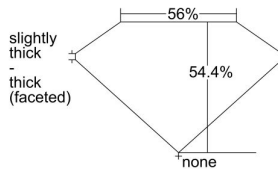

GIA®

FACSIMILE

GIA REPORT 6465518922

Verify this report at GIA.edu

GIA NATURAL DIAMOND DOSSIER®

May 04, 2023
GIA Report Number 6465518922
Shape and Cutting Style ..... Heart Brilliant
Measurements ..... 5.49 x 6.44 x 3.50 mm

GRADING RESULTS

Carat Weight ..... 0.74 carat
Color Grade ..... N
Clarity Grade SI1

ADDITIONAL GRADING INFORMATION

Polish ..... Good
Symmetry ..... Good
Fluorescence ..... Strong Blue
Clarity Characteristics ..... Feather, Crystal, Cloud
Inscription(s): GIA 6465518922

PROPORTIONS

Profile not to actual proportions

GRADING SCALES

GIA COLOR SCALE		GIA CLARITY SCALE	
NEAR COLORLESS	D	VERY VERY SLIGHTLY INCLUDED	FLAWLESS
	E		INTERNALLY FLAWLESS
	F		VVS₁
	G		VVS₂
	H		VS₁
	I		VS₂
	J		SI₁
	K		SI₂
	L		I₁
	M		I₂
FAINT	N	SLIGHTLY INCLUDED	I₃
	O		
	P		
	Q		
VERY LIGHT	R	INCLUDED	
	S		
	T		
	U		
	V		
	W		
LIGHT	X		
	Y		
	Z