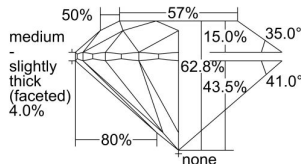

GIA®

FACSIMILE

GIA REPORT 6465414874

Verify this report at GIA.edu

GIA NATURAL DIAMOND DOSSIER®

April 25, 2023
GIA Report Number 6465414874
Shape and Cutting Style ..... Round Brilliant
Measurements ..... 5.95 - 5.99 x 3.75 mm

GRADING RESULTS

Carat Weight ..... 0.83 carat
Color Grade ..... E
Clarity Grade VVS1
Cut Grade ..... Excellent

ADDITIONAL GRADING INFORMATION

Polish ..... Excellent
Symmetry ..... Excellent
Fluorescence ..... Medium Blue
Clarity Characteristics ..... Pinpoint, Feather
Inscription(s): GIA 6465414874

PROPORTIONS

Profile to actual proportions

GRADING SCALES

GIA COLOR SCALE	GIA CLARITY SCALE	GIA CUT SCALE	
D	FLAWLESS	EXCELLENT	
E	INTERNALLY FLAWLESS		
F		VVS₁	VERY GOOD
G	VVS₂		
H	VS₁	GOOD	
I	VS₂		
J	SI₁	FAIR	
K	SI₂		
L	I₁	POOR	
M			
N	I₂		
O			
P	I₃		
Q			
R			
S			
T			
U			
V			
W			
X			
Y			
Z