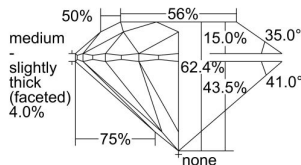

GIA®

FACSIMILE

GIA REPORT 6465167716

Verify this report at GIA.edu

GIA NATURAL DIAMOND DOSSIER®

March 29, 2023
GIA Report Number 6465167716
Shape and Cutting Style ..... Round Brilliant
Measurements ..... 5.44 - 5.45 x 3.40 mm

GRADING RESULTS

Carat Weight ..... 0.62 carat
Color Grade ..... G
Clarity Grade VS1
Cut Grade ..... Excellent

ADDITIONAL GRADING INFORMATION

Polish ..... Excellent
Symmetry ..... Excellent
Fluorescence ..... None
Clarity Characteristics ..... Cloud, Pinpoint
Inscription(s): GIA 6465167716

PROPORTIONS

Profile to actual proportions

GRADING SCALES

GIA COLOR SCALE	GIA CLARITY SCALE	GIA CUT SCALE	
D	FLAWLESS	EXCELLENT	
E	INTERNALLY FLAWLESS		
F		VVS₁	VERY GOOD
G	VVS₂		
H	VS₁	GOOD	
I	VS₂		
J	SI₁	FAIR	
K	SI₂		
L	I₁	POOR	
M			
N			
O	I₂		
P			
Q			
R	I₃		
S			
T			
U			
V			
W			
X			
Y			
Z