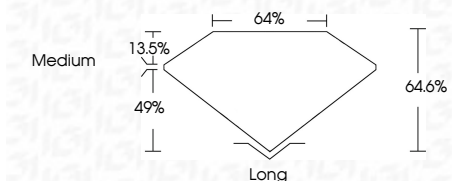

ELECTRONIC COPY

646464058
Report verification at igi.org

October 25, 2024
IGI Report Number **646464058**
Description **NATURAL DIAMOND**
Shape and Cutting Style **EMERALD CUT**
Measurements **11.80 X 8.30 X 5.36 MM**

GRADING RESULTS

Carat Weight **5.03 CARATS**
Color Grade **I**
Clarity Grade **VS 2**
Cut Grade **EXCELLENT**

ADDITIONAL GRADING INFORMATION

Polish **EXCELLENT**
Symmetry **EXCELLENT**
Fluorescence **NONE**
Inscription(s) **IGI 646464058**

IGI

October 25, 2024
IGI Report No 646464058
EMERALD CUT
5.03 CARATS
I
Color Grade
VS 2
EXCELLENT
64.6%
49%
64%
Medium
Long
EXCELLENT
EXCELLENT
NONE
IGI 646464058

DIAMOND REPORT

October 25, 2024
IGI Report Number **646464058**
Description **NATURAL DIAMOND**
Shape and Cutting Style **EMERALD CUT**
Measurements **11.80 X 8.30 X 5.36 MM**