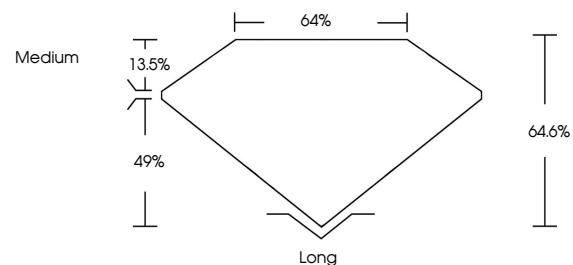

GRADING RESULTS

Carat Weight **5.03 CARATS**
Color Grade **I**
Clarity Grade **VS 2**
Cut Grade **EXCELLENT**

ADDITIONAL GRADING INFORMATION

Polish **EXCELLENT**
Symmetry **EXCELLENT**
Fluorescence **NONE**
Inscription(s) **IGI 646464058**

IGI

October 25, 2024
IGI Report No 646464058
EMERALD CUT
5.03 CARATS
I
Color Grade
VS 2
EXCELLENT
64.6%
49%
64%
Medium
Long
EXCELLENT
EXCELLENT
NONE
IGI 646464058

DIAMOND REPORT

October 25, 2024
IGI Report Number **646464058**
Description **NATURAL DIAMOND**
Shape and Cutting Style **EMERALD CUT**
Measurements **11.80 X 8.30 X 5.36 MM**

PROPORTIONS

Sample Image Used

CLARITY CHARACTERISTICS

KEY TO SYMBOLS

Red symbols indicate internal characteristics.
Green symbols indicate external characteristics.

COLOR

D - F	G - J	K - M	N - R	S - Z	FANCY
Colorless	Near Colorless	Slightly Tinted	Very Light Color	Light Color	