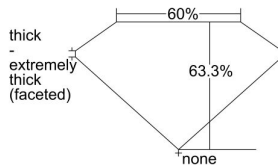

GIA®

FACSIMILE

GIA REPORT 6462828005

Verify this report at GIA.edu

GIA NATURAL DIAMOND DOSSIER®

June 13, 2023
GIA Report Number **6462828005**
Shape and Cutting Style ..... **Heart Brilliant**
Measurements ..... **4.06 x 4.89 x 3.09 mm**

GRADING RESULTS

Carat Weight ..... **0.40 carat**
Color Grade ..... **D**
Clarity Grade **S11**

ADDITIONAL GRADING INFORMATION

Polish ..... **Good**
Symmetry ..... **Fair**
Fluorescence ..... **None**
Clarity Characteristics..... **Crystal, Cloud**
Inscription(s): **GIA 6462828005**

PROPORTIONS

Profile not to actual proportions

GRADING SCALES

GIA COLOR SCALE		GIA CLARITY SCALE			
COLORLESS	D	VERY VERY SLIGHTLY INCLUDED	FLAWLESS		
	E		INTERNALLY FLAWLESS		
	F	VERY SLIGHTLY INCLUDED	VVS₁		
	G		VVS₂		
	H		VS₁		
	NEAR COLORLESS	I	SLIGHTLY INCLUDED	VS₂	
		J		S1₁	
		FAINT	K	INCLUDED	S1₂
			L		I₁
			M		I₂
VERT LIGHT	N	LIGHT	I₃		
	O				
	P				
	Q				
	R