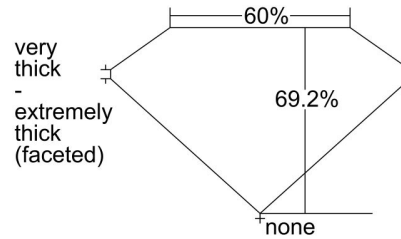

GIA NATURAL DIAMOND GRADING REPORT

July 19, 2023
 GIA Report Number 6462675560
 Shape and Cutting Style Cushion Modified Brilliant
 Measurements 6.82 x 5.92 x 4.09 mm

GRADING RESULTS

Carat Weight 1.51 carat
 Color Grade Q to R Range
 Clarity Grade SI1

ADDITIONAL GRADING INFORMATION

Polish Excellent
 Symmetry Very Good
 Fluorescence Faint
 Inscription(s): GIA 6462675560

Comments: Pinpoints are not shown. Clouds are not shown.

PROPORTIONS

Profile not to actual proportions

CLARITY CHARACTERISTICS

KEY TO SYMBOLS*

- Crystal
- ◁ Natural
- ◡ Cavity
- ◡ Extra Facet
- ~ Feather
- \\ Needle

* Red symbols denote internal characteristics (inclusions). Green or black symbols denote external characteristics (blemishes). Diagram is an approximate representation of the diamond, and symbols shown indicate type, position, and approximate size of clarity characteristics. All clarity characteristics may not be shown. Details of finish are not shown.