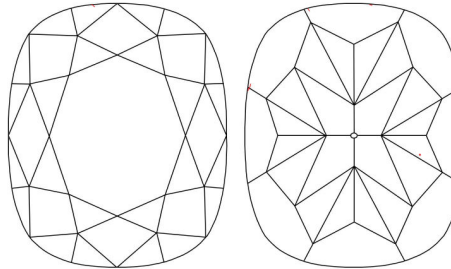

GIA NATURAL DIAMOND GRADING REPORT

May 16, 2023  
GIA Report Number ..... 6462537429  
Shape and Cutting Style ..... Cushion Modified Brilliant  
Measurements ..... 9.67 x 8.64 x 5.70 mm

GRADING RESULTS

Carat Weight ..... 4.09 carat  
Color Grade ..... I  
Clarity Grade ..... VVS1

ADDITIONAL GRADING INFORMATION

Polish ..... Excellent  
Symmetry ..... Very Good  
Fluorescence ..... Strong Blue  
Inscription(s): GIA 6462537429

PROPORTIONS

Profile not to actual proportions

CLARITY CHARACTERISTICS

KEY TO SYMBOLS\*

- Pinpoint
- ~ Feather

\* Red symbols denote internal characteristics (inclusions). Green or black symbols denote external characteristics (blemishes). Diagram is an approximate representation of the diamond, and symbols shown indicate type, position, and approximate size of clarity characteristics. All clarity characteristics may not be shown. Details of finish are not shown.