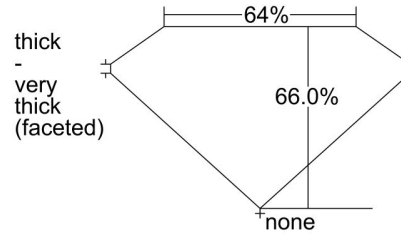

GIA NATURAL DIAMOND GRADING REPORT

May 16, 2023  
GIA Report Number ..... 6462537429  
Shape and Cutting Style ..... Cushion Modified Brilliant  
Measurements ..... 9.67 x 8.64 x 5.70 mm

GRADING RESULTS

Carat Weight ..... 4.09 carat  
Color Grade ..... I  
Clarity Grade ..... VVS1

ADDITIONAL GRADING INFORMATION

Polish ..... Excellent  
Symmetry ..... Very Good  
Fluorescence ..... Strong Blue  
Inscription(s): GIA 6462537429

PROPORTIONS

Profile not to actual proportions

CLARITY CHARACTERISTICS

KEY TO SYMBOLS\*

- Pinpoint
- ~ Feather

\* Red symbols denote internal characteristics (inclusions). Green or black symbols denote external characteristics (blemishes). Diagram is an approximate representation of the diamond, and symbols shown indicate type, position, and approximate size of clarity characteristics. All clarity characteristics may not be shown. Details of finish are not shown.