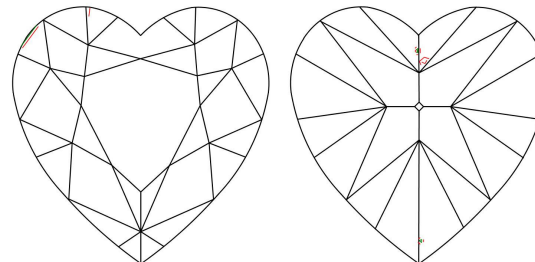

GIA NATURAL COLORED DIAMOND REPORT

June 13, 2023
 Report Type Grading Report
 GIA Report Number 6461697709
 Shape and Cutting Style Heart Modified Brilliant
 Measurements 6.49 x 7.65 x 4.42 mm

Carat Weight 1.75 carat
 Color Grade Fancy Light Yellow
 Color Origin Natural
 Color Distribution Even
 Clarity Grade VS2
 Proportions:

Profile not to actual proportions

Polish Excellent
 Symmetry Very Good
 Fluorescence None
 Inscription(s): GIA 6461697709

ADDITIONAL INFORMATION

CLARITY CHARACTERISTICS

KEY TO SYMBOLS*

- Feather
- Indented Natural

* Red symbols denote internal characteristics (inclusions). Green or black symbols denote external characteristics (blemishes). Diagram is an approximate representation of the diamond, and symbols shown indicate type, position, and approximate size of clarity characteristics. All clarity characteristics may not be shown. Details of finish are not shown.