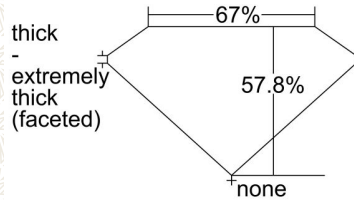

GIA NATURAL COLORED DIAMOND REPORT

June 13, 2023
 Report Type Grading Report
 GIA Report Number 6461697709
 Shape and Cutting Style Heart Modified Brilliant
 Measurements 6.49 x 7.65 x 4.42 mm

Carat Weight 1.75 carat
 Color Grade Fancy Light Yellow
 Color Origin Natural
 Color Distribution Even
 Clarity Grade VS2
 Proportions:

Profile not to actual proportions

Polish Excellent
 Symmetry Very Good
 Fluorescence None
 Inscription(s): GIA 6461697709

ADDITIONAL INFORMATION

CLARITY CHARACTERISTICS

KEY TO SYMBOLS*

- Feather
- Indented Natural

* Red symbols denote internal characteristics (inclusions). Green or black symbols denote external characteristics (blemishes). Diagram is an approximate representation of the diamond, and symbols shown indicate type, position, and approximate size of clarity characteristics. All clarity characteristics may not be shown. Details of finish are not shown.