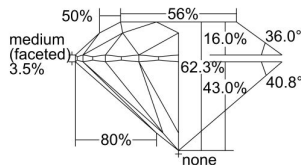

GIA®

FACSIMILE

GIA REPORT 6461169161

Verify this report at GIA.edu

GIA NATURAL DIAMOND DOSSIER®

March 29, 2023
GIA Report Number 6461169161
Shape and Cutting Style ..... Round Brilliant
Measurements ..... 4.86 - 4.89 x 3.04 mm

GRADING RESULTS

Carat Weight ..... 0.44 carat
Color Grade ..... E
Clarity Grade VS1
Cut Grade ..... Excellent

ADDITIONAL GRADING INFORMATION

Polish ..... Excellent
Symmetry ..... Excellent
Fluorescence ..... Medium Blue
Clarity Characteristics ..... Cloud, Needle, Pinpoint
Inscription(s): GIA 6461169161

PROPORTIONS

Profile to actual proportions

GRADING SCALES

GIA COLOR SCALE	GIA CLARITY SCALE	GIA CUT SCALE
COLOURLESS	FLAWLESS	EXCELLENT
D	INTERNALLY FLAWLESS	
E	VVS₁	VERY GOOD
F		
G	VVS₂	
H	VS₁	GOOD
I		
J	VS₂	
K	SI₁	FAIR
L		
M	SI₂	
N	I₁	POOR
O		
P	I₂	
Q	I₃	
R		
S		
T		
U		
V		
W		
X		
Y		
Z