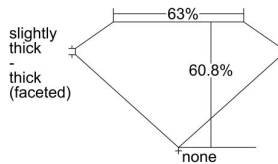

GIA®

FACSIMILE

GIA REPORT 6455884720

Verify this report at GIA.edu

GIA NATURAL DIAMOND DOSSIER®

February 22, 2023
GIA Report Number 6455884720
Shape and Cutting Style ..... Pear Brilliant
Measurements ..... 7.76 x 5.07 x 3.08 mm

GRADING RESULTS

Carat Weight ..... 0.71 carat
Color Grade ..... D
Clarity Grade VVS2

ADDITIONAL GRADING INFORMATION

Polish ..... Excellent
Symmetry ..... Excellent
Fluorescence ..... None
Clarity Characteristics ..... Pinpoint, Feather
Inscription(s): GIA 6455884720

PROPORTIONS

Profile not to actual proportions

GRADING SCALES

GIA COLOR SCALE		GIA CLARITY SCALE			
COLORLESS	D	VERY VERY SLIGHTLY INCLUDED	FLAWLESS		
	E		INTERNALLY FLAWLESS		
	F	VERY SLIGHTLY INCLUDED	VVS₁		
	G		VVS₂		
	H		VS₁		
	NEAR COLORLESS	I	SLIGHTLY INCLUDED	VS₂	
		J		SI₁	
		FAINT	K	INCLUDED	SI₂
			L		I₁
			M		I₂
VERT LIGHT			N	INCLUDED	I₃
			O		
			P		
	Q				
LIGHT	R				
	S				
	T				
	U				
	V				
	Z