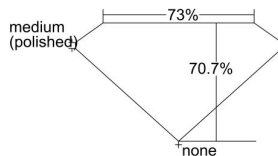

GIA®

FACSIMILE

GIA REPORT 6455863340

Verify this report at GIA.edu

GIA NATURAL DIAMOND DOSSIER®

February 20, 2023
GIA Report Number 6455863340
Shape and Cutting Style ..... Square Modified Brilliant
Measurements ..... 5.04 x 4.92 x 3.48 mm

GRADING RESULTS

Carat Weight ..... 0.70 carat
Color Grade I
Clarity Grade VS1

ADDITIONAL GRADING INFORMATION

Polish ..... Very Good
Symmetry ..... Very Good
Fluorescence ..... None
Clarity Characteristics ..... Feather, Pinpoint
Inscription(s): GIA 6455863340

PROPORTIONS

Profile not to actual proportions

GRADING SCALES

GIA COLOR SCALE		GIA CLARITY SCALE				
COLORLESS	D	VERY VERY SLIGHTLY INCLUDED	FLAWLESS			
	E		INTERNALLY FLAWLESS			
	F		VVS₁			
	NEAR COLORLESS	G	VERY SLIGHTLY INCLUDED	VVS₂		
		H		VS₁		
		FAINT	I	SLIGHTLY INCLUDED	VS₂	
			J		SI₁	
			LIGHT	K	INCLUDED	SI₂
	L	I₁				
	M	I₂				
N	NOT GRADED	I₃				
O						
P						
Q						
R						
S						
T						
U						
V						
W						
X						
Y						
Z