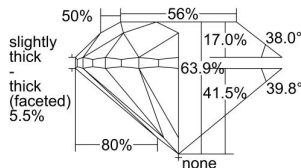

GIA®

FACSIMILE

GIA REPORT 6455619049

Verify this report at GIA.edu

GIA NATURAL DIAMOND DOSSIER®

June 18, 2024
GIA Report Number 6455619049
Shape and Cutting Style ..... Round Brilliant
Measurements ..... 5.24 - 5.28 x 3.36 mm

GRADING RESULTS

Carat Weight ..... 0.60 carat
Color Grade ..... K
Clarity Grade VS1
Cut Grade ..... Very Good

ADDITIONAL GRADING INFORMATION

Polish ..... Excellent
Symmetry ..... Excellent
Fluorescence ..... None
Clarity Characteristics ..... Crystal, Cloud, Pinpoint
Inscription(s): GIA 6455619049

PROPORTIONS

Profile to actual proportions

GRADING SCALES

GIA COLOR SCALE

COLORLESS	D
	E
	F
	G
	H
	I
	J
NEAR COLORLESS	K
	L
Faint	M
	N
	O
	P
Very Light	R
	S
	T
	U
	V
Light	W
	X
	Y
	Z

GIA CLARITY SCALE

FLAWLESS	VERY VERY SLIGHTLY INCLUDED	VVS₁	VVS₂	VS₁	VS₂	SI₁	SI₂	I₁	I₂	I₃	
											VERY SLIGHTLY INCLUDED
INTERNALLY FLAWLESS	VERY SLIGHTLY INCLUDED										

GIA CUT SCALE

EXCELLENT
VERY GOOD
GOOD
FAIR
POOR