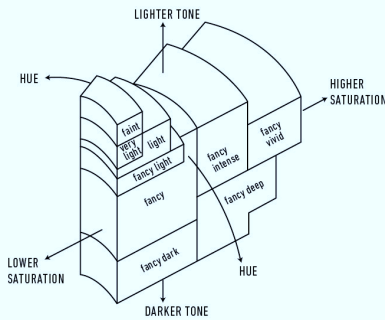

GIA NATURAL COLORED DIAMOND REPORT

January 27, 2023
 Report Type Grading Report
 GIA Report Number 6455586836
 Shape and Cutting Style Heart Modified Brilliant
 Measurements 5.31 x 5.73 x 3.43 mm

 Carat Weight 0.80 carat
 Color Grade Fancy Yellow
 Color Origin Natural
 Color Distribution Even
 Clarity Grade VS1
 Proportions:

Profile not to actual proportions

Polish Excellent
 Symmetry Excellent
 Fluorescence Medium Blue
 Inscription(s): GIA 6455586836

ADDITIONAL INFORMATION

GIA COLORED DIAMOND SCALE

Illustration of GIA fancy color grade interrelationships

GIA CLARITY SCALE

FLAWLESS
INTERNALLY FLAWLESS
VVS ₁
VVS ₂
VS ₁
VS ₂
SI ₁
SI ₂
I ₁
I ₂
I ₃

CLARITY CHARACTERISTICS

KEY TO SYMBOLS*

- Crystal
- Pinpoint
- Etch Channel
- ▲ Indented Natural
- ~ Feather
- ⊖ Knot

* Red symbols denote internal characteristics (inclusions). Green or black symbols denote external characteristics (blemishes). Diagram is an approximate representation of the diamond, and symbols shown indicate type, position, and approximate size of clarity characteristics. All clarity characteristics may not be shown. Details of finish are not shown.