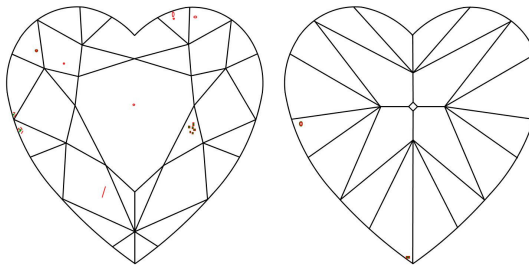

GIA NATURAL COLORED DIAMOND REPORT

January 27, 2023
 Report Type Grading Report
 GIA Report Number 6455586836
 Shape and Cutting Style Heart Modified Brilliant
 Measurements 5.31 x 5.73 x 3.43 mm

 Carat Weight 0.80 carat
 Color Grade Fancy Yellow
 Color Origin Natural
 Color Distribution Even
 Clarity Grade VS1
 Proportions:

Profile not to actual proportions

Polish Excellent
 Symmetry Excellent
 Fluorescence Medium Blue
 Inscription(s): GIA 6455586836

ADDITIONAL INFORMATION

GIA COLORED DIAMOND SCALE

Illustration of GIA fancy color grade interrelationships

GIA CLARITY SCALE

FLAWLESS
INTERNALLY FLAWLESS
VVS ₁
VVS ₂
VS ₁
VS ₂
SI ₁
SI ₂
I ₁
I ₂
I ₃

CLARITY CHARACTERISTICS

KEY TO SYMBOLS*

- Crystal
- Pinpoint
- Etch Channel
- ▲ Indented Natural
- ~ Feather
- ⊖ Knot

* Red symbols denote internal characteristics (inclusions). Green or black symbols denote external characteristics (blemishes). Diagram is an approximate representation of the diamond, and symbols shown indicate type, position, and approximate size of clarity characteristics. All clarity characteristics may not be shown. Details of finish are not shown.