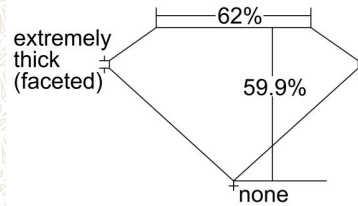

GIA NATURAL COLORED DIAMOND REPORT

January 27, 2023
 Report Type Grading Report
 GIA Report Number 6455586836
 Shape and Cutting Style Heart Modified Brilliant
 Measurements 5.31 x 5.73 x 3.43 mm

 Carat Weight 0.80 carat
 Color Grade Fancy Yellow
 Color Origin Natural
 Color Distribution Even
 Clarity Grade VS1
 Proportions:

Profile not to actual proportions

Polish Excellent
 Symmetry Excellent
 Fluorescence Medium Blue
 Inscription(s): GIA 6455586836

ADDITIONAL INFORMATION

GIA COLORED DIAMOND SCALE

Illustration of GIA fancy color grade interrelationships

GIA CLARITY SCALE

FLAWLESS
INTERNALLY FLAWLESS
VVS ₁
VVS ₂
VS ₁
VS ₂
SI ₁
SI ₂
I ₁
I ₂
I ₃

CLARITY CHARACTERISTICS

KEY TO SYMBOLS*

- Crystal
- Pinpoint
- Etch Channel
- ▲ Indented Natural
- ~ Feather
- ⊖ Knot

* Red symbols denote internal characteristics (inclusions). Green or black symbols denote external characteristics (blemishes). Diagram is an approximate representation of the diamond, and symbols shown indicate type, position, and approximate size of clarity characteristics. All clarity characteristics may not be shown. Details of finish are not shown.