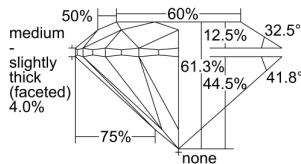

GIA®

FACSIMILE

GIA REPORT 6455577266

Verify this report at GIA.edu

GIA NATURAL DIAMOND DOSSIER®

February 08, 2023
GIA Report Number 6455577266
Shape and Cutting Style ..... Round Brilliant
Measurements ..... 5.09 - 5.12 x 3.13 mm

GRADING RESULTS

Carat Weight ..... 0.50 carat
Color Grade ..... F
Clarity Grade VS1
Cut Grade ..... Excellent

ADDITIONAL GRADING INFORMATION

Polish ..... Excellent
Symmetry ..... Excellent
Fluorescence ..... None
Clarity Characteristics ..... Indented Natural, Cloud
Inspection(s): GIA 6455577266

PROPORTIONS

Profile to actual proportions

GRADING SCALES

GIA COLOR SCALE	GIA CLARITY SCALE	GIA CUT SCALE	
D	FLAWLESS	EXCELLENT	
E	INTERNALLY FLAWLESS		
F		VVS₁	VERY GOOD
G	VVS₂		
H	VS₁	GOOD	
I	VS₂		
J	SI₁	FAIR	
K	SI₂		
L	I₁	POOR	
M	I₂		
N	I₃		
O			
P			
Q			
R			
S			
T			
U			
V			
W			
X			
Y			
Z