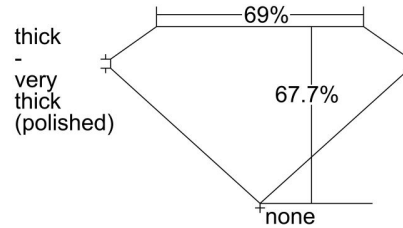

GIA NATURAL DIAMOND GRADING REPORT

January 09, 2023
 GIA Report Number 6455566987
 Shape and Cutting Style Emerald Cut
 Measurements 9.40 x 6.93 x 4.69 mm

GRADING RESULTS

Carat Weight 3.02 carat
 Color Grade H
 Clarity Grade VS2

ADDITIONAL GRADING INFORMATION

Polish Excellent
 Symmetry Excellent
 Fluorescence Faint
 Inscription(s): GIA 6455566987
 Comments: Pinpoints are not shown.

PROPORTIONS

Profile not to actual proportions

CLARITY CHARACTERISTICS

KEY TO SYMBOLS*

- Crystal △ Natural
- ~ Feather
- ∖ Needle
- ∩ Indented Natural

* Red symbols denote internal characteristics (inclusions). Green or black symbols denote external characteristics (blemishes). Diagram is an approximate representation of the diamond, and symbols shown indicate type, position, and approximate size of clarity characteristics. All clarity characteristics may not be shown. Details of finish are not shown.