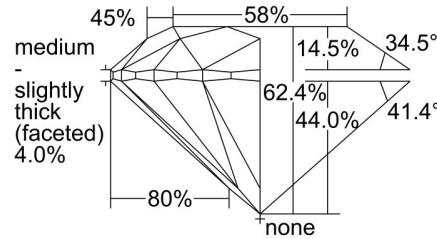

GIA NATURAL DIAMOND GRADING REPORT

January 06, 2023
 GIA Report Number 6455549659
 Shape and Cutting Style Round Brilliant
 Measurements 8.15 - 8.21 x 5.10 mm

GRADING RESULTS

Carat Weight 2.10 carat
 Color Grade K
 Clarity Grade VS1
 Cut Grade Excellent

ADDITIONAL GRADING INFORMATION

Polish Excellent
 Symmetry Excellent
 Fluorescence Very Strong Blue
 Inscription(s): GIA 6455549659

PROPORTIONS

Profile to actual proportions

CLARITY CHARACTERISTICS

KEY TO SYMBOLS*

- Crystal
- Pinpoint

* Red symbols denote internal characteristics (inclusions). Green or black symbols denote external characteristics (blemishes). Diagram is an approximate representation of the diamond, and symbols shown indicate type, position, and approximate size of clarity characteristics. All clarity characteristics may not be shown. Details of finish are not shown.