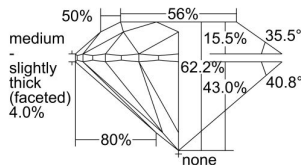

GIA®

FACSIMILE

GIA REPORT 6455226322

Verify this report at GIA.edu

GIA NATURAL DIAMOND DOSSIER®

November 18, 2022
GIA Report Number 6455226322
Shape and Cutting Style ..... Round Brilliant
Measurements ..... 4.87 - 4.91 x 3.04 mm

GRADING RESULTS

Carat Weight ..... 0.45 carat
Color Grade ..... F
Clarity Grade VS1
Cut Grade ..... Excellent

ADDITIONAL GRADING INFORMATION

Polish ..... Excellent
Symmetry ..... Excellent
Fluorescence ..... None
Clarity Characteristics ..... Indented Natural, Cloud
Inspection(s): GIA 6455226322

PROPORTIONS

Profile to actual proportions