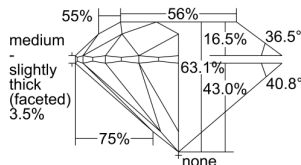

GIA®

FACSIMILE

GIA REPORT 6455125570

Verify this report at GIA.edu

GIA NATURAL DIAMOND DOSSIER®

November 03, 2022
GIA Report Number 6455125570
Shape and Cutting Style ..... Round Brilliant
Measurements ..... 5.86 - 5.91 x 3.72 mm

GRADING RESULTS

Carat Weight ..... 0.80 carat
Color Grade ..... E
Clarity Grade VVS1
Cut Grade ..... Excellent

ADDITIONAL GRADING INFORMATION

Polish ..... Excellent
Symmetry ..... Excellent
Fluorescence ..... Medium Blue
Clarity Characteristics ..... Cloud, Pinpoint
Inscription(s): GIA 6455125570

PROPORTIONS

Profile to actual proportions

GRADING SCALES

GIA COLOR SCALE	GIA CLARITY SCALE	GIA CUT SCALE
COLOURLESS D	FLAWLESS	EXCELLENT
E	INTERNALLY FLAWLESS	
F	VVS₁	VERY GOOD
G		
H	VVS₂	GOOD
I	VS₁	
J	VS₂	FAIR
K	SI₁	
L	SI₂	POOR
M	I₁	
N	I₂	
O	I₃	
P		
Q		
R		
S		
T		
U		
V		
W		
X		
Y		
Z