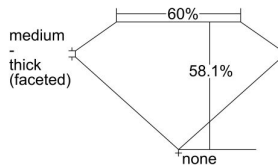

GIA®

FACSIMILE

GIA REPORT 6452536083

Verify this report at GIA.edu

GIA NATURAL DIAMOND DOSSIER®

January 06, 2023
GIA Report Number 6452536083
Shape and Cutting Style ..... Heart Brilliant
Measurements ..... 5.71 x 6.46 x 3.75 mm

GRADING RESULTS

Carat Weight ..... 0.80 carat
Color Grade ..... H
Clarity Grade VS2

ADDITIONAL GRADING INFORMATION

Polish ..... Very Good
Symmetry ..... Very Good
Fluorescence ..... None
Clarity Characteristics..... Cloud, Crystal, Feather
Inscription(s): GIA 6452536083

PROPORTIONS

Profile not to actual proportions

GRADING SCALES

GIA COLOR SCALE		GIA CLARITY SCALE			
COLORLESS	D	VERY VERY SLIGHTLY INCLUDED	FLAWLESS		
	E		INTERNALLY FLAWLESS		
	F	VERY SLIGHTLY INCLUDED	VVS₁		
	G		VVS₂		
	H		VS₁		
	NEAR COLORLESS	I	SLIGHTLY INCLUDED	VS₂	
		J		SI₁	
		FAINT	K	INCLUDED	SI₂
			L		I₁
			M		I₂
VERT LIGHT	N	LIGHT	I₃		
	O				
	P				
	Q				
	R