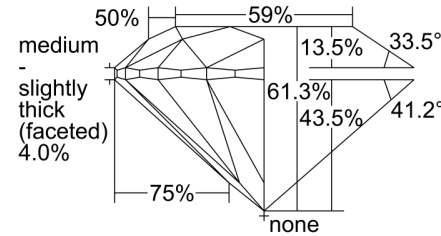

GIA NATURAL DIAMOND GRADING REPORT

December 29, 2022  
 GIA Report Number ..... 6452394259  
 Shape and Cutting Style ..... Round Brilliant  
 Measurements ..... 10.98 - 11.04 x 6.75 mm

GRADING RESULTS

Carat Weight ..... 5.04 carat  
 Color Grade ..... I  
 Clarity Grade ..... SI1  
 Cut Grade ..... Excellent

PROPORTIONS

Profile to actual proportions

CLARITY CHARACTERISTICS

KEY TO SYMBOLS\*

- Crystal
- ⊗ Cloud
- ~ Feather
- \\ Needle

\* Red symbols denote internal characteristics (inclusions). Green or black symbols denote external characteristics (blemishes). Diagram is an approximate representation of the diamond, and symbols shown indicate type, position, and approximate size of clarity characteristics. All clarity characteristics may not be shown. Details of finish are not shown.