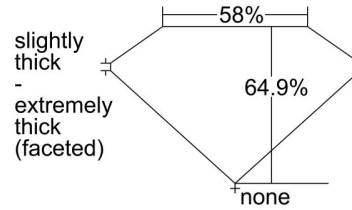

GIA NATURAL DIAMOND GRADING REPORT

December 12, 2022
 GIA Report Number 6452364580
 Shape and Cutting Style Oval Brilliant
 Measurements 12.42 x 7.84 x 5.09 mm

GRADING RESULTS

Carat Weight 3.52 carat
 Color Grade D
 Clarity Grade SI1

ADDITIONAL GRADING INFORMATION

Polish Very Good
 Symmetry Very Good
 Fluorescence None
Comments: Pinpoints are not shown. Clouds are not shown.

PROPORTIONS

Profile not to actual proportions

CLARITY CHARACTERISTICS

KEY TO SYMBOLS*

- Crystal
- ∖ Needle
- ∧ Indented Natural
- ∧ Natural

* Red symbols denote internal characteristics (inclusions). Green or black symbols denote external characteristics (blemishes). Diagram is an approximate representation of the diamond, and symbols shown indicate type, position, and approximate size of clarity characteristics. All clarity characteristics may not be shown. Details of finish are not shown.