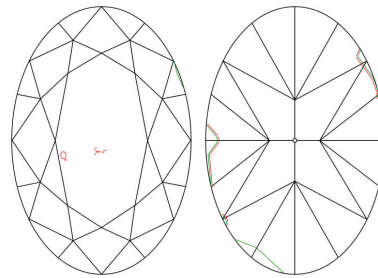

GIA NATURAL DIAMOND GRADING REPORT

December 12, 2022
 GIA Report Number 6452364580
 Shape and Cutting Style Oval Brilliant
 Measurements 12.42 x 7.84 x 5.09 mm

GRADING RESULTS

Carat Weight 3.52 carat
 Color Grade D
 Clarity Grade SI1

ADDITIONAL GRADING INFORMATION

Polish Very Good
 Symmetry Very Good
 Fluorescence None
Comments: Pinpoints are not shown. Clouds are not shown.

PROPORTIONS

Profile not to actual proportions

CLARITY CHARACTERISTICS

KEY TO SYMBOLS*

- Crystal
- ∖ Needle
- ∧ Indented Natural
- ∧ Natural

* Red symbols denote internal characteristics (inclusions). Green or black symbols denote external characteristics (blemishes). Diagram is an approximate representation of the diamond, and symbols shown indicate type, position, and approximate size of clarity characteristics. All clarity characteristics may not be shown. Details of finish are not shown.