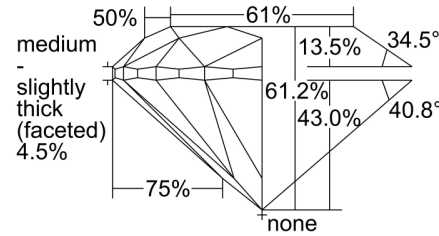

### GRADING RESULTS

Carat Weight ..... 1.50 carat

Color Grade ..... H

Clarity Grade ..... SI2

Cut Grade ..... Excellent

### PROPORTIONS

Profile to actual proportions

### CLARITY CHARACTERISTICS