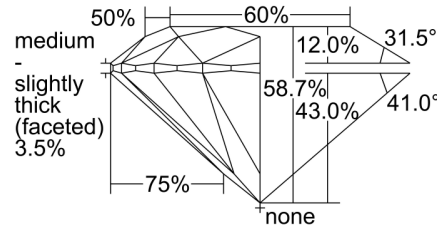

GIA NATURAL DIAMOND GRADING REPORT

January 16, 2023
GIA Report Number 6451617309
Shape and Cutting Style ..... Round Brilliant
Measurements ..... 7.50 - 7.53 x 4.41 mm

GRADING RESULTS

Carat Weight ..... 1.51 carat
Color Grade I
Clarity Grade SI2
Cut Grade ..... Excellent

ADDITIONAL GRADING INFORMATION

Polish ..... Excellent
Symmetry ..... Excellent
Fluorescence ..... None

Inscription(s): GIA 6451617309

Comments: Clouds are not shown. Pinpoints are not shown.

PROPORTIONS

Profile to actual proportions