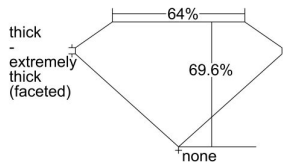

GIA®

FACSIMILE

GIA REPORT 6451569901

Verify this report at GIA.edu

GIA NATURAL DIAMOND DOSSIER®

January 09, 2023
GIA Report Number 6451569901
Shape and Cutting Style ..... Cushion Modified Brilliant
Measurements ..... 5.02 x 4.91 x 3.42 mm

GRADING RESULTS

Carat Weight ..... 0.70 carat
Color Grade ..... J
Clarity Grade VS1

ADDITIONAL GRADING INFORMATION

Polish ..... Excellent
Symmetry ..... Very Good
Fluorescence ..... None
Clarity Characteristics ..... Crystal, Cloud, Pinpoint
Inscription(s): GIA 6451569901

PROPORTIONS

Profile not to actual proportions

GRADING SCALES

GIA COLOR SCALE		GIA CLARITY SCALE			
COLORLESS	D	VERY VERY SLIGHTLY INCLUDED	FLAWLESS		
	E		INTERNALLY FLAWLESS		
	F	VERY SLIGHTLY INCLUDED	VVS₁		
	G		VVS₂		
	H		VS₁		
	NEAR COLORLESS	I	SLIGHTLY INCLUDED	VS₂	
		J		SI₁	
		FAINT	K	INCLUDED	SI₂
			L		I₁
			M		I₂
VERTICALLY LIGHT	N	INCLUDED	I₃		
	O				
	P				
	Q				
	R				
LIGHT	S				
	T				
	U				
	V				
	W				
	X				
	Y				
	Z