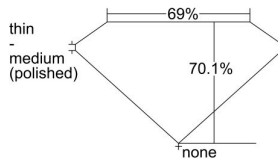

GIA®

FACSIMILE

GIA REPORT 6451374962

Verify this report at GIA.edu

GIA NATURAL DIAMOND DOSSIER®

December 14, 2022
GIA Report Number 6451374962
Shape and Cutting Style ..... Square Modified Brilliant
Measurements ..... 5.13 x 4.97 x 3.48 mm

GRADING RESULTS

Carat Weight ..... 0.70 carat
Color Grade ..... D
Clarity Grade VS1

ADDITIONAL GRADING INFORMATION

Polish ..... Excellent
Symmetry ..... Very Good
Fluorescence ..... None
Clarity Characteristics ..... Feather, Cloud, Pinpoint
Inscription(s): GIA 6451374962

PROPORTIONS

Profile not to actual proportions

GRADING SCALES

GIA COLOR SCALE		GIA CLARITY SCALE			
COLORLESS	D	NEAR COLORLESS	FLAWLESS		
	E		INTERNALLY FLAWLESS		
	F		VERY VERY SLIGHTLY SLIGHTLY INCLUDED	VVS₁	
	G			VVS₂	
	H			VERY SLIGHTLY INCLUDED	VS₁
	I		VS₂		
	J		SLIGHTLY INCLUDED		SI₁
	K			SI₂	
	L			INCLUDED	I₁
	M		I₂		
N	I₃				
FAINT	O	VERY LIGHT			
	P				
	Q				
	R				
	S				
	T				
LIGHT	U				
	V				
	W				
	X				
Y					
Z