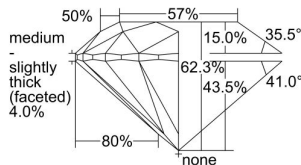

GIA®

FACSIMILE

GIA REPORT 6445808354

Verify this report at GIA.edu

GIA NATURAL DIAMOND DOSSIER®

September 26, 2022
GIA Report Number **6445808354**
Shape and Cutting Style ..... **Round Brilliant**
Measurements ..... **3.92 - 3.95 x 2.45 mm**

GRADING RESULTS

Carat Weight ..... **0.23 carat**
Color Grade ..... **J**
Clarity Grade **S11**
Cut Grade ..... **Excellent**

ADDITIONAL GRADING INFORMATION

Polish ..... **Excellent**
Symmetry ..... **Excellent**
Fluorescence ..... **None**
Clarity Characteristics ..... **Feather, Crystal, Cloud**
Inscription(s): **GIA 6445808354**

PROPORTIONS

Profile to actual proportions

GRADING SCALES

GIA COLOR SCALE

COLORED	D
	E
	F
	G
	H
	I
	J
NEAR COLORLESS	K
	L
	M
	N
	O
	P
	R
	S
	T
	U
	V
	W
	X
	Y
	Z

GIA CLARITY SCALE

FLAWLESS	VERY VERY SLIGHTLY INCLUDED	VVS₁	VVS₂	VS₁	VS₂	SI₁	SI₂	I₁	I₂	I₃	
											FLAWLESS
INTERNALLY FLAWLESS											

GIA CUT SCALE

EXCELLENT
VERY GOOD
GOOD
FAIR
POOR