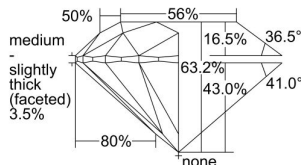

GIA®

FACSIMILE

GIA REPORT 6445772270

Verify this report at GIA.edu

GIA NATURAL DIAMOND DOSSIER®

September 30, 2022
GIA Report Number **6445772270**
Shape and Cutting Style ..... **Round Brilliant**
Measurements ..... **5.11 - 5.13 x 3.24 mm**

GRADING RESULTS

Carat Weight ..... **0.52 carat**
Color Grade ..... **E**
Clarity Grade **VS1**
Cut Grade ..... **Excellent**

ADDITIONAL GRADING INFORMATION

Polish ..... **Excellent**
Symmetry ..... **Excellent**
Fluorescence ..... **None**
Clarity Characteristics ..... **Crystal, Cloud**
Inscription(s): **GIA 6445772270**

PROPORTIONS

Profile to actual proportions